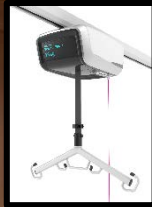

CUBICLE CURTAINS REDEFINED

- Manufactured in the USA
- Curtains changed without a ladder
- Integrates with all patient lift systems
- Uniform curtain size throughout facility
- Designed for patient rooms, common areas and bathrooms
- Available in traditional, disposable or shower curtain fabric

Use any Manufactures' Ceiling Lift

Lift

Swing Away
Curtain Track